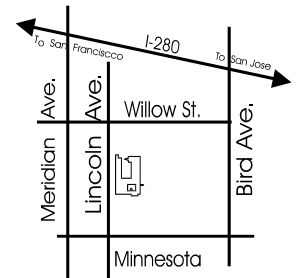

# Viking Sewing Center

**Sewing Machine Sales • Service • Accessories • Classes • Notions • Cabinets**

*Meeting Your Sewing Needs Since 1965!*

**10071 East Estates Drive  
(Stevens Creek & Wolfe)  
Cupertino, CA 95014  
408/ 255-6646**

**M– Sat.  
10 AM—5PM**

**1232 Lincoln Avenue  
(Downtown Willow Glen)  
San Jose, CA 95125  
408/ 298-5696**

**M-Fri  
9:30 AM—5:30 PM  
Sat  
9:30 AM— 5 PM**

Website: [www.sewviking.com](http://www.sewviking.com)  
E-mail: [info@sewviking.com](mailto:info@sewviking.com)