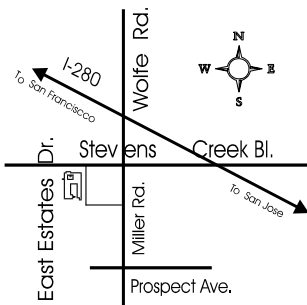

# Viking Sewing Center

**Sewing Machine Sales • Service • Accessories • Classes • Notions • Cabinets**

*Meeting Your Sewing Needs Since 1965!*

**10071 East Estates Drive  
(Stevens Creek & Wolfe)  
Cupertino, CA 95014  
408/ 255-6646**

**M– Sat.  
10 AM—5PM**

**1232 Lincoln Avenue  
(Downtown Willow Glen)  
San Jose, CA 95125  
408/ 298-5696**

**M-Fri  
9:30 AM—5:30 PM  
Sat  
9:30 AM— 5 PM**

Website: [www.sewviking.com](http://www.sewviking.com)  
E-mail: [info@sewviking.com](mailto:info@sewviking.com)